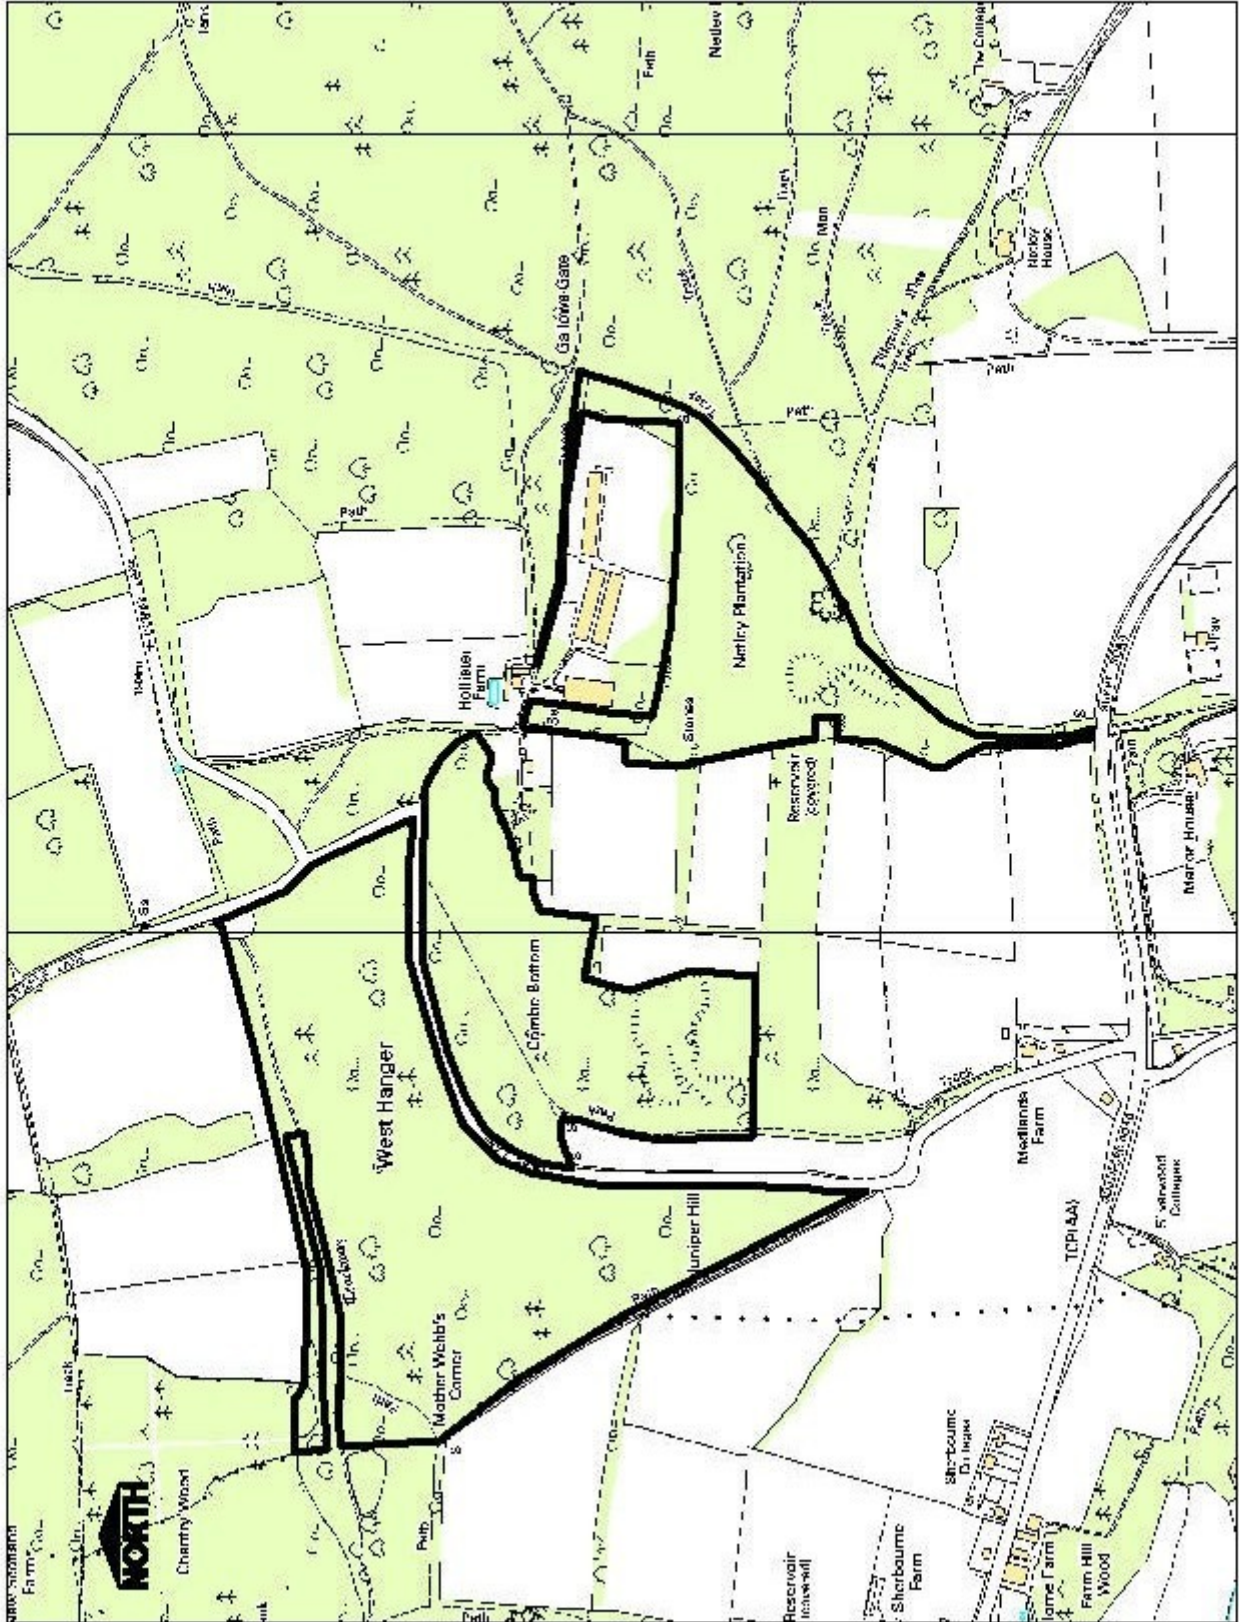

Shere Woodlands (West Hanger, Coombe Bottom and Netley Plantation)

Scale 1:10000

Key:

— SWTCS
Boundary

Plan No: ShereW2

Date: 16/04/02

Prepared by S.J Chimbwandra

Reproduced from the Ordnance Survey with permission of HMSO. Crown copyright. Unauthorised reproduction infringes Crown copyright and may lead to prosecution or civil proceedings. Surrey County Council LA076872, 1996